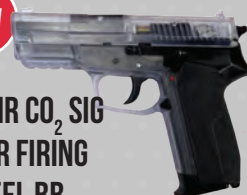

SOFT AIR CO₂ SIG
SAUER FIRING
STEEL BB
$199.99