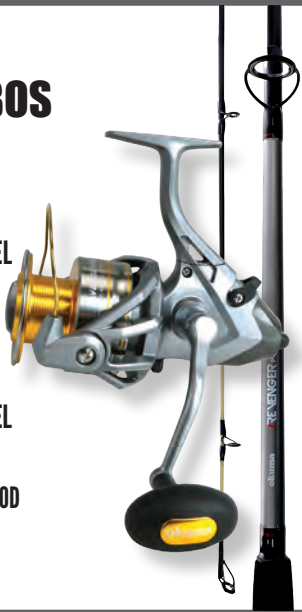

+ REVENGER PRO 2 PCE 6' 6-10KG MEDIUM ROD

Or Upgrade to:

OKUMA BAITFEEDER - AVENGER 8000 SERIES REEL

_Larger capacity spool) 6+1BB Alum Spool
Gear Ratio: 4.51

+ REVENGER PRO 2 PCE 7' 10-15KG MEDIUM-HEAVY ROD

OUR PRICE
\$189.99

PENN

GT320 COMBO 601M

Every boat in NZ should have one of these!

The reliable PENN GT320 OVERHEAD, level wind boat reel matched with the Penn one piece, 6ft medium rod, value at only \$149.99

OUR PRICE
\$249.99

BAITRUNNER D SERIES

Choose from:

BAITRUNNER 8000 D SPIN REEL

+ Vortex 6'10" 1pce 6-10 kg Spin Rod

OUR PRICE
\$329.99

BAITRUNNER 12000 D SPIN REEL

+ Aquatip 7' 1pce 10-15 kg BTR Spin Rod