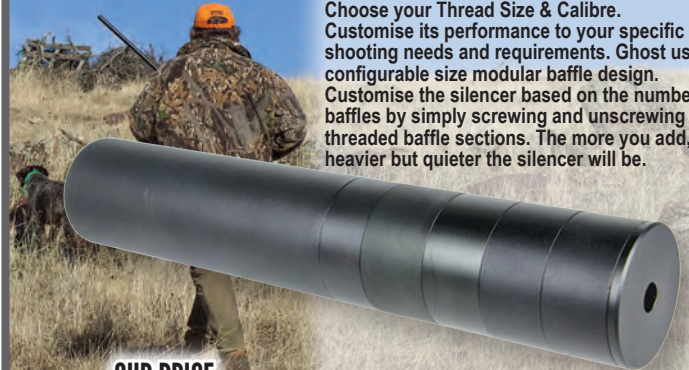

OUR PRICE
$349.99

CALIBRES AVAILABLE: In Common Threads
22 Calibres 222, 223, 223WSSM, 220, 22-250
30 Calibres 243, 25-06, 260 rem, 270, 6.8SPC, 280,
7mm-08, 308, 30-06, 30 Whisper, 300AAC, 8mm

BREAK THROUGH PRICING
ON **AB3**

BROWNING
The Best There Is

X-BOLT STAINLESS STALKER
$1,599 - SAVE $200

- Matte finished stainless barrel & action
- Glass bedded at factory
- Short & quick 60° bolt lift
- Adjustable Feather Trigger™ System
- Top-tang safety with bolt unlock button
- Detachable rotary magazine
- Inflex technology recoil pad
- All main calibres

WINCHESTER
REPEATING ARMS

AB3 CERAKOTE PACKAGE

NZ FEATURES:

- Detachable Magazine
- Titanium Factory Cerakote
- Factory Threaded (M14X1)
- Shortened Barrel to Optimum Length
- From 6lb 3oz (308)

Available in 308 (16.5"), 270 (20"), 7mm08 (17"), 6.5CM (22"), 7mmRM (24")