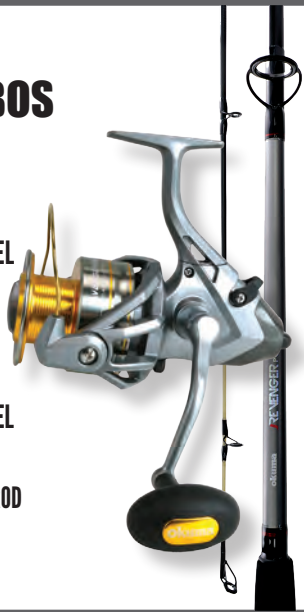

OKUMA STRAYLINE COMBOS

okuma
INSPIRED FISHING

OKUMA BAITFEEDER - AVENGER 6000 SERIES REEL

_Larger capacity spool) 6+1BB Alum Spool
Gear Ratio: 4.51

+ REVENGER PRO 2 PCE 6' 6-10KG MEDIUM ROD

Or Upgrade to:

OKUMA BAITFEEDER - AVENGER 8000 SERIES REEL

_Larger capacity spool) 6+1BB Alum Spool
Gear Ratio: 4.51

+ REVENGER PRO 2 PCE 7' 10-15KG MEDIUM-HEAVY ROD

OUR PRICE
$189.99