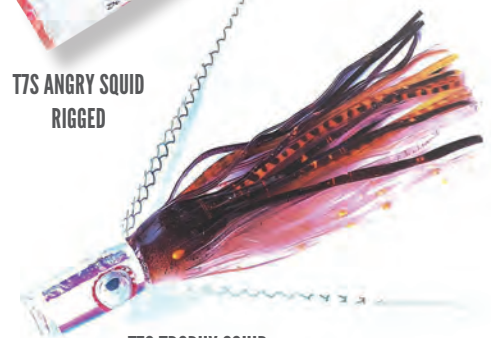

T3 TROPHY LIME LUMO

T3 TROPHY WARHAMMER

T3 TK ULTIMATE RIGGED

T3 TROPHY SKIPI ROCKET

T7S ANGRY SQUID RIGGED

KING AND HENRY 150 ANNIVERSARY LURE RIGGED

T7S TROPHY SQUID RIGGED