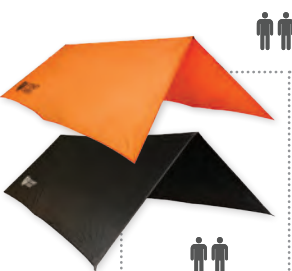

**MENS CHECKMATES**  
LIGHTWEIGHT & COMFORT  
VARIOUS \$69.99 EA

**KID'S JESTER SHORTS**  
EVERYDAY HARD-WEARING  
VARIOUS \$29.99 EA

**STEALTH FLY**  
BLACK SHEL2  
\$249.99

2.8 X 3M (465 GM)

**DRONE FLY**  
ORANGE SHEL1  
\$139.99