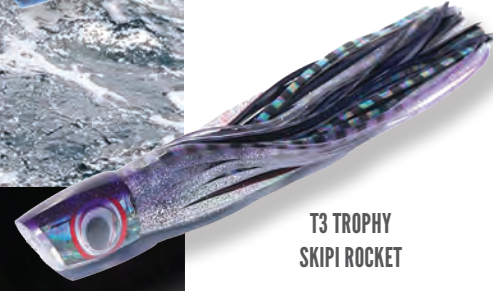

T3 TROPHY WARHAMMER