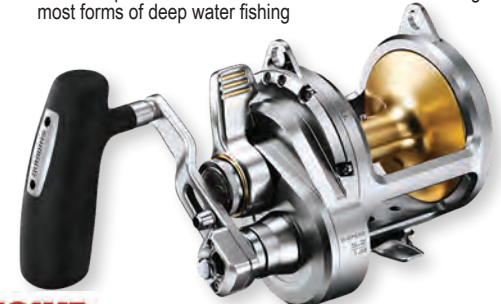

SHIMANO DEEP WATER SET

24 TALICIA 25, TWO SPEED REEL

+ Status Bluewater 5'6" 2 Pce, 50-80LB Bent Butt Rod
The Talicia will handle those powerful runs & control large fish. Teamed up with Status Bluewater 5'6" this is a serious rig for most forms of deep water fishing