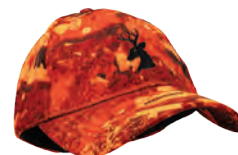

BIARRI BLAZE VEST + RANGER CAP COMBO DEAL

SPIKA
RANGER
CLOTHING