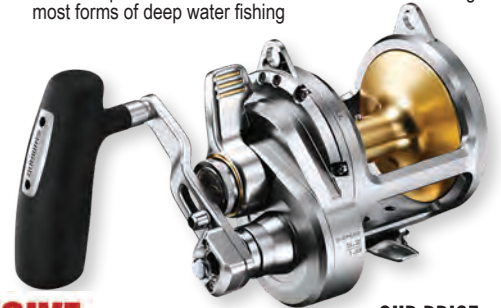

SHIMANO DEEP WATER SET

24 TALICIA 25, TWO SPEED REEL

+ Status Bluewater 5'6" 2 Pce, 50-80LB Bent Butt Rod
The Talicia will handle those powerful runs & control large fish. Teamed up with Status Bluewater 5'6" this is a serious rig for most forms of deep water fishing