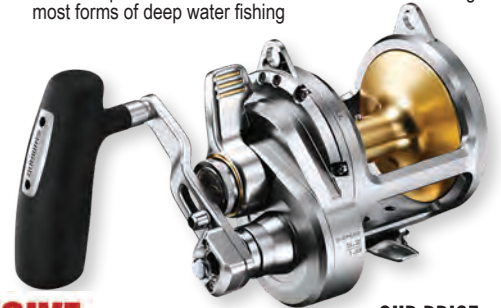

AVAILABLE IN: • STANDARD • LARGE • EXTRA LARGE

MODELS FROM \$179.99

FIREARM ACCESSORIES - CAMPING

HUNTING

fishing & shooting
OUTDOORS
 GROUP
 life is better outdoors.
www.outdoorsgroup.co.nz

SHIMANO BAITRUNNER D SERIES

BAITRUNNER 12000 D SPIN REEL
+ Vortex 6'10" 1pce 6-10 kg Spin Rod

OUR PRICE
\$349.99

SHIMANO DEEP WATER SET

24 TALICIA 25, TWO SPEED REEL

+ Status Bluewater 5'6" 2 Pce, 50-80LB Bent Butt Rod
The Talicia will handle those powerful runs & control large fish. Teamed up with Status Bluewater 5'6" this is a serious rig for most forms of deep water fishing