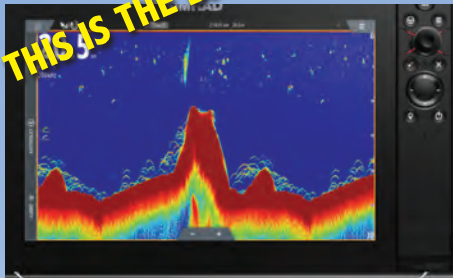

PH: 09 439 8624

SIMRAD SOUNDERS

SEE OUR RANGE IN-STORE

FEATURES: NSS EVO 3S Model

Available in 9/12/16" Screens - Now more features than ever!

THIS IS THE BRAND WE USE OURSELVES!

SHIMANO T SHIRTS

LATEST MODELS