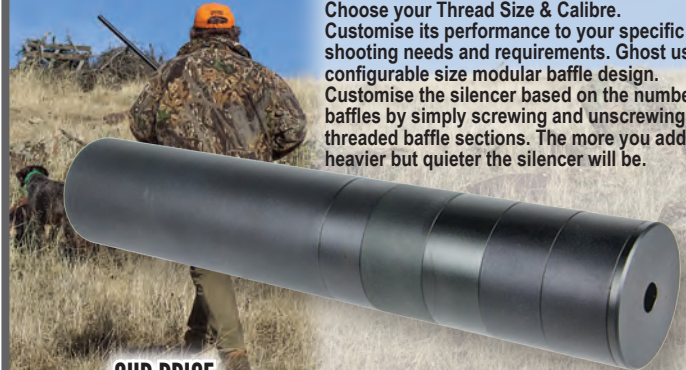

OUR PRICE
$349.99

CALIBRES AVAILABLE: In Common Threads
22 Calibres 222, 223, 223WSSM, 220, 22-250
30 Calibres 243, 25-06, 260 rem, 270, 6.8SPC, 280,
7mm-08, 308, 30-06, 30 Whisper, 300AAC, 8mm

BREAK THROUGH PRICING
ON **AB3**

BROWNING
The Best There Is

X-BOLT STAINLESS STALKER
$1,599 - SAVE $200

- Matte finished stainless barrel & action
- Glass bedded at factory
- Short & quick 60° bolt lift
- Adjustable Feather Trigger™ System
- Top-tang safety with bolt unlock button
- Detachable rotary magazine
- Inflex technology recoil pad
- All main calibres

WINCHESTER
REPEATING ARMS

AB3 CERAKOTE PACKAGE

NZ FEATURES:

- Detachable Magazine
- Titanium Factory Cerakote
- Factory Threaded (M14X1)
- Shortened Barrel to Optimum Length
- From 6lb 3oz (308)

Available in 308 (16.5"), 270 (20"), 7mm08 (17"), 6.5CM (22"), 7mmRM (24")