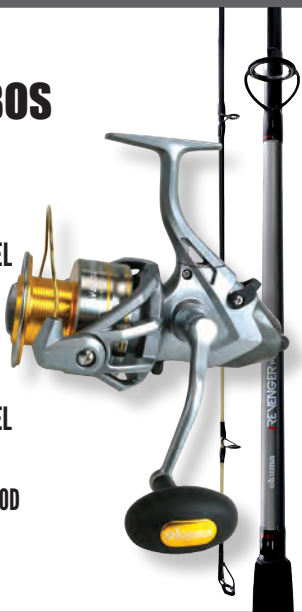

OKUMA STRAYLINE COMBOS

okuma
INSPIRED FISHING

OKUMA BAITFEEDER - AVENGER 6000 SERIES REEL

_Larger capacity spool) 6+1BB Alum Spool
Gear Ratio: 4.51

+ REVENGER PRO 2 PCE 6' 6-10KG MEDIUM ROD

Or Upgrade to:

OKUMA BAITFEEDER - AVENGER 8000 SERIES REEL

_Larger capacity spool) 6+1BB Alum Spool
Gear Ratio: 4.51

+ REVENGER PRO 2 PCE 7' 10-15KG MEDIUM-HEAVY ROD

OUR PRICE
$189.99