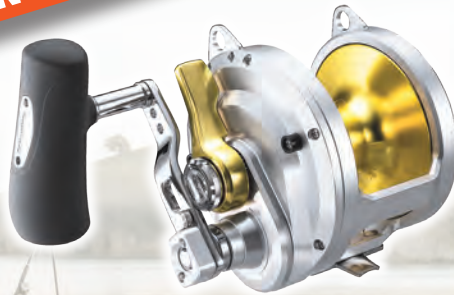

SHIMANO TALICIA 50II 2 SPEED REEL

SHIMANO
10 YEAR REEL WARRANTY