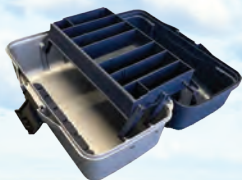

TOILET BUCKET - WITH SEAT
20 LITRE BUCKET
 * Fully removable seat
 * Easy to clean
 * Use plastic liner or chemicals
 * Dimensions: 35cm W x 38cm H

1 TRAY TACKLE BOX
 10 COMPARTMENTS
\$34.90

2 TRAY TACKLE BOX
 16 COMPARTMENTS
\$39.90

3 TRAY TACKLE BOX
 27 COMPARTMENTS
\$54.90

ANGLERS MATE FILLET TABLE WITH FAUCET
\$139.99

ALUMINIUM BEACH SPIKE 1.2M
\$31.90

INSULATED FISH BAGS

THE Berkley insulated fish bags are designed to keep your catch cool and deck mess-free. With 5mm insulated side walls - to keep the cold on the right side of the bag for the journey home - and a large drainage valve to easily remove liquid after cleaning. This bag is an essential piece of any angler's kit.