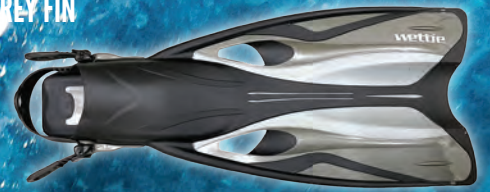

# SUMMER 2024 OUTDOORS

REEF WETSUITS- 3MM SUIT  
With Hood

FROM  
**\$325.00**

WETTIE  
PONCHO  
ONLY  
**69.00**

WETTIE  
CHILLY BINS  
AVAILABLE IN 25 - 75 LITRE

FROM  
**\$199.00**

WETTIE SCUBA GREY FIN

ONLY  
**\$49.00**