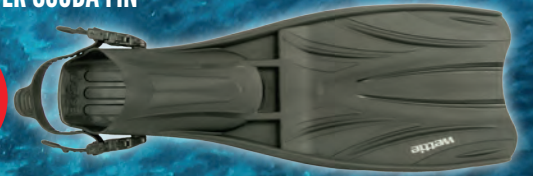

WETTIE REEF - FREE DIVING FIN

ONLY
$119.00