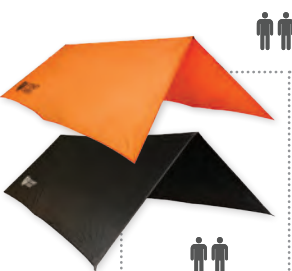

**MENS CHECKMATES**  
LIGHTWEIGHT & COMFORT  
VARIOUS \$69.99 EA

**KID'S JESTER SHORTS**  
EVERYDAY HARD-WEARING  
VARIOUS \$29.99 EA

**STEALTH FLY**  
BLACK SHEL2  
\$249.99

2.8 X 3M (485 GM)

**DRONE FLY**  
ORANGE SHEL1  
\$139.99