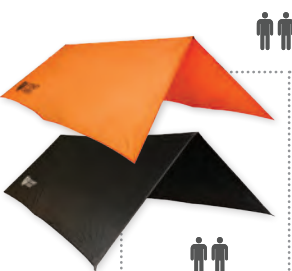

KID'S JESTER SHORTS
EVERYDAY HARD-WEARING
VARIOUS \$29.99 EA

STEALTH FLY
BLACK SHEL2
\$249.99

2.8 X 3M (485 GM)

DRONE FLY
ORANGE SHEL1
\$139.99

2.8 X 3M (700 GM)

MEAT SAFE
ORANGE
\$169.99

KAIPO 20L
TCF HPU-8105-PTF \$199.99
BAYLEAF 9204 \$189.99