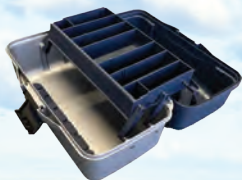

**1 TRAY TACKLE BOX**  
 10 COMPARTMENTS  
**\$34.90**

**2 TRAY TACKLE BOX**  
 16 COMPARTMENTS  
**\$39.90**

**3 TRAY TACKLE BOX**  
 27 COMPARTMENTS  
**\$54.90**

**ANGLERS MATE FILLET TABLE WITH FAUCET**  
**\$139.99**