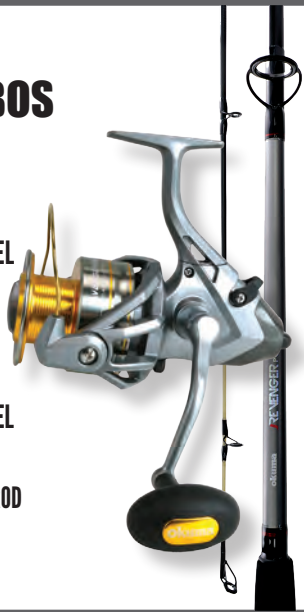

+ REVENGER PRO 2 PCE 6' 6-10KG MEDIUM ROD

Or Upgrade to:

OKUMA BAITFEEDER - AVENGER 8000 SERIES REEL

_Larger capacity spool) 6+1BB Alum Spool
Gear Ratio: 4.51

+ REVENGER PRO 2 PCE 7' 10-15KG MEDIUM-HEAVY ROD

OUR PRICE
\$189.99

PENN

GT320 COMBO 601M

Every boat in NZ should have one of these!

The reliable PENN GT320 OVERHEAD, level wind boat reel matched with the Penn one piece, 6ft medium rod, value at only \$149.99