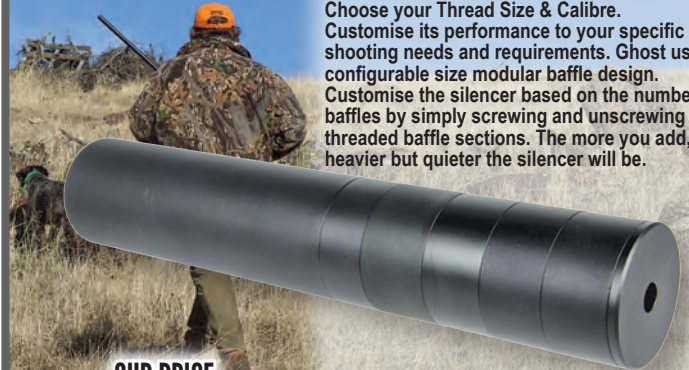

OUR PRICE
$349.99

CALIBRES AVAILABLE: In Common Threads
22 Calibres 222, 223, 223WSSM, 220, 22-250
30 Calibres 243, 25-06, 260 rem, 270, 6.8SPC, 280,
7mm-08, 308, 30-06, 30 Whisper, 300AAC, 8mm

BREAK THROUGH PRICING
ON **AB3**

BROWNING
The Best There Is

X-BOLT STAINLESS STALKER
$1,599 - SAVE $200

- Matte finished stainless barrel & action
- Glass bedded at factory
- Short & quick 60° bolt lift
- Adjustable Feather Trigger™ System
- Top-tang safety with bolt unlock button
- Detachable rotary magazine
- Inflex technology recoil pad
- All main calibers

WINCHESTER
REPEATING ARMS

AB3 CERAKOTE PACKAGE

NZ FEATURES:

- Detachable Magazine
- Titanium Factory Cerakote
- Factory Threaded (M14X1)
- Shortened Barrel to Optimum Length
- From 6lb 3oz (308)

Available in 308 (16.5"), 270 (20"), 7mm08 (17"), 6.5CM (22"), 7mmRM (24")